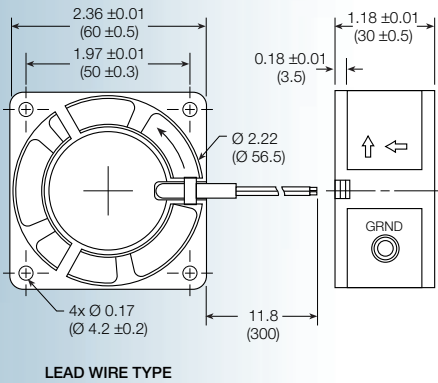

AC

UF60D series

Size: (60 x 60 x 30 mm)
2.36 x 2.36 x 1.18 inches

Operating voltage (VAC): 115 or 230

Construction: aluminum die cast frame;
UL94V-0 PBT impeller

Bearing option: motor quality ball bearings

Motor: shaded pole

Air flow: exhaust over struts

Connection: 22 AWG lead wire

Protection: impedance

Model No.	Rated Voltage V	Freq. HZ	Input Power W	Rated Cur. A	Locked Cur. A	Speed RPM	Air Volume		Max Static Pressure (H ₂ O)		Sound Noise dB	Wt OZ
							M ³ /Min	CFM	MM	INCH		
UF60D12-__H	115	60	4	0.035	0.040	3,100	0.29	10.2	2.8	0.11	28	4.9
UF60D23-__H	230	60	4	0.016	0.020	3,100	0.29	10.2	2.8	0.11	28	4.9