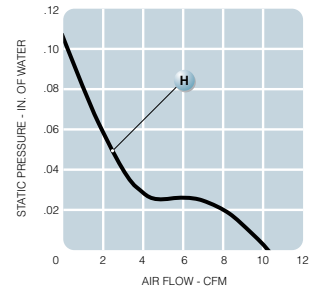

AC

UF60D series

Size: (60 x 60 x 30 mm)
2.36 x 2.36 x 1.18 inches

Operating voltage (VAC): 115 or 230

Construction: aluminum die cast frame;
UL94V-0 PBT impeller

Bearing option: motor quality ball bearings

Motor: shaded pole

Air flow: exhaust over struts

Connection: 22 AWG lead wire

Protection: impedance

Model No.	Rated Voltage V	Freq. HZ	Input Power W	Rated Cur. A	Locked Cur. A	Speed RPM	Air Volume		Max Static Pressure (H ₂ O)		Sound Noise dB	Wt OZ
							M ³ /Min	CFM	MM	INCH		
UF60D12-__H	115	60	4	0.035	0.040	3,100	0.29	10.2	2.8	0.11	28	4.9
UF60D23-__H	230	60	4	0.016	0.020	3,100	0.29	10.2	2.8	0.11	28	4.9