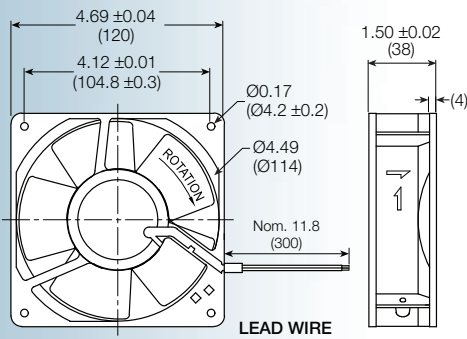

AC

**UF12AM series**

**Size: (120 x 120 x 38 mm)  
4.69 x 4.69 x 1.5 inches**

**Features:** *metal frame and impeller;  
Class F (155°) insulation;  
-40°C ~ 90°C operating  
temperature range;  
high-temp bearing lubricant*

**Operating voltage (VAC):** 115 or 230

**Bearing option:** motor quality ball bearings

**Motor:** shaded pole

**Air flow:** exhaust over struts

**Connection:** terminal or 22 AWG lead wire

**Protection:** impedance