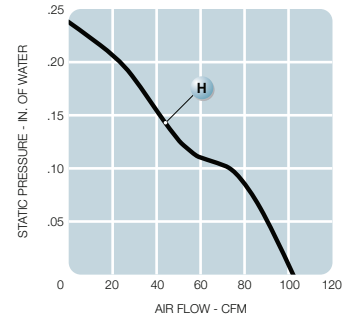

AC

**UF12AM series**

**Size: (120 x 120 x 38 mm)  
4.69 x 4.69 x 1.5 inches**

**Features:** *metal frame and impeller;  
Class F (155°) insulation;  
-40°C ~ 90°C operating  
temperature range;  
high-temp bearing lubricant*

**Operating voltage (VAC):** 115 or 230

**Bearing option:** motor quality ball bearings

**Motor:** shaded pole

**Air flow:** exhaust over struts

**Connection:** terminal or 22 AWG lead wire

**Protection:** impedance