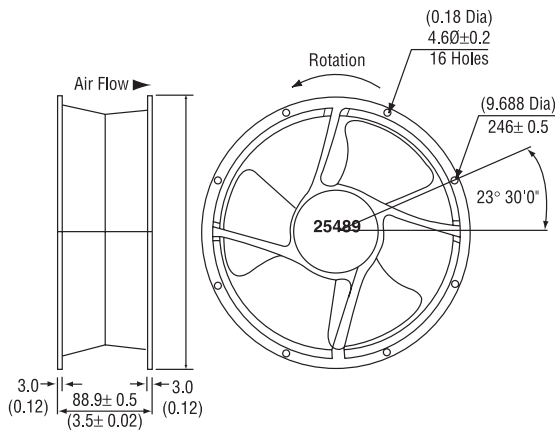

**SERIES AC17251**

MODEL No.	RATED VOLTAGE (AC)	RATED POWER (W)	SPEED RPM	CFM	NOISE dBA
WT17251115BL	115	16	1800	106	32
WT17251115BM	115	20	2400	170	40
ST17251115BH	115	32	3350	235	59
WT17251220BL	220	16	1800	106	32
WT17251220BM	220	20	2400	170	40
ST17251220BH	220	32	3350	235	59

**SERIES AC17689**

MODEL No.	RATED VOLTAGE (AC)	RATED POWER (W)	SPEED RPM	CFM	NOISE dBA
YW18089115BH	115	32	3360	362	62
YW18089220BH	220	29	3360	362	62

**SERIES AC20572**

MODEL No.	RATED VOLTAGE (AC)	RATED POWER (W)	SPEED RPM	CFM	NOISE dBA
YW20572115BH	115	95	3200	647	62
YW20572220BH	220	102	3200	647	62