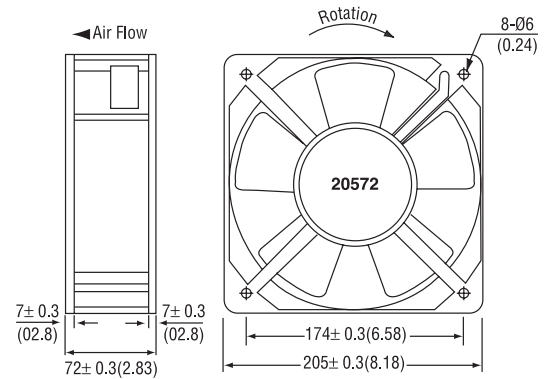

**SERIES AC17251**

MODEL No.	RATED VOLTAGE (AC)	RATED POWER (W)	SPEED RPM	CFM	NOISE dBA
WT17251115BL	115	16	1800	106	32
WT17251115BM	115	20	2400	170	40
ST17251115BH	115	32	3350	235	59
WT17251220BL	220	16	1800	106	32
WT17251220BM	220	20	2400	170	40
ST17251220BH	220	32	3350	235	59

**SERIES AC17689**

MODEL No.	RATED VOLTAGE (AC)	RATED POWER (W)	SPEED RPM	CFM	NOISE dBA
YW18089115BH	115	32	3360	362	62
YW18089220BH	220	29	3360	362	62

**SERIES AC20572**

MODEL No.	RATED VOLTAGE (AC)	RATED POWER (W)	SPEED RPM	CFM	NOISE dBA
YW20572115BH	115	95	3200	647	62
YW20572220BH	220	102	3200	647	62