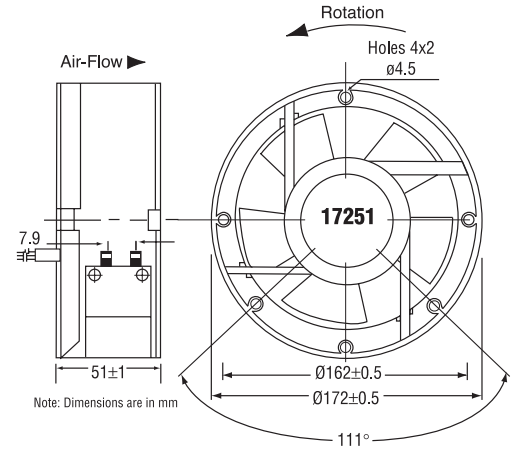

**SERIES AC17251**

MODEL No.	RATED VOLTAGE (AC)	RATED POWER (W)	SPEED RPM	CFM	NOISE dBA
WT17251115BL	115	16	1800	106	32
WT17251115BM	115	20	2400	170	40
ST17251115BH	115	32	3350	235	59
WT17251220BL	220	16	1800	106	32
WT17251220BM	220	20	2400	170	40
ST17251220BH	220	32	3350	235	59

**SERIES AC17689**

MODEL No.	RATED VOLTAGE (AC)	RATED POWER (W)	SPEED RPM	CFM	NOISE dBA
YW18089115BH	115	32	3360	362	62
YW18089220BH	220	29	3360	362	62

**SERIES AC20572**

MODEL No.	RATED VOLTAGE (AC)	RATED POWER (W)	SPEED RPM	CFM	NOISE dBA
YW20572115BH	115	95	3200	647	62
YW20572220BH	220	102	3200	647	62