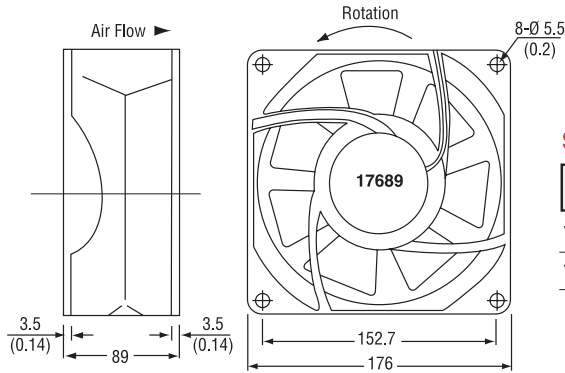

**SERIES AC17251**

MODEL No.	RATED VOLTAGE (AC)	RATED POWER (W)	SPEED RPM	CFM	NOISE dBA
WT17251115BL	115	16	1800	106	32
WT17251115BM	115	20	2400	170	40
ST17251115BH	115	32	3350	235	59
WT17251220BL	220	16	1800	106	32
WT17251220BM	220	20	2400	170	40
ST17251220BH	220	32	3350	235	59

**SERIES AC17689**

MODEL No.	RATED VOLTAGE (AC)	RATED POWER (W)	SPEED RPM	CFM	NOISE dBA
YW18089115BH	115	32	3360	362	62
YW18089220BH	220	29	3360	362	62

**SERIES AC20572**

MODEL No.	RATED VOLTAGE (AC)	RATED POWER (W)	SPEED RPM	CFM	NOISE dBA
YW20572115BH	115	95	3200	647	62
YW20572220BH	220	102	3200	647	62