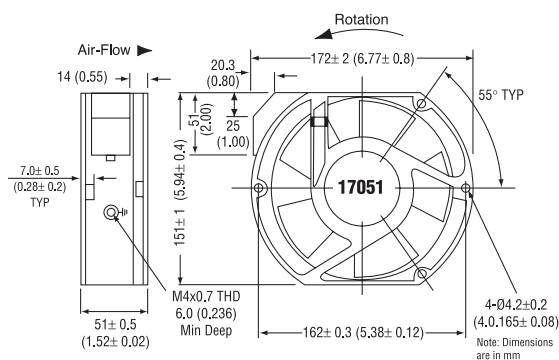

SERIES AC16062

| MODEL No. | RATED VOLTAGE (AC) | RATED POWER (W) | SPEED RPM | CFM | NOISE dBA |
|--------------|--------------------|-----------------|-----------|-----|-----------|
| ST16062115BH | 115 | 60 | 3400 | 315 | 54 |
| ST16062220BH | 220 | 60 | 3400 | 315 | 54 |

SERIES AC17238

| MODEL No. | RATED VOLTAGE (AC) | RATED POWER (W) | SPEED RPM | CFM | NOISE dBA |
|-----------|--------------------|-----------------|-----------|-----|-----------|
| A17238V1H | 115 | 32 | 3350 | 235 | 59 |
| A17238V2H | 220 | 32 | 3350 | 235 | 59 |

SERIES AC17051

| MODEL No. | RATED VOLTAGE (AC) | AMPS | RATED POWER (W) | SPEED RPM | CFM | NOISE dBA |
|--------------|--------------------|------|-----------------|-----------|-----|-----------|
| YT17051115BM | 115 | .54 | 41 | 2950 | 200 | 55 |
| YT17051115BH | 115 | .23 | 27 | 3200 | 239 | 58 |
| YT17051220BM | 230 | .22 | 36 | 2950 | 200 | 55 |
| YT17051220BH | 230 | .11 | 26 | 3200 | 239 | 58 |