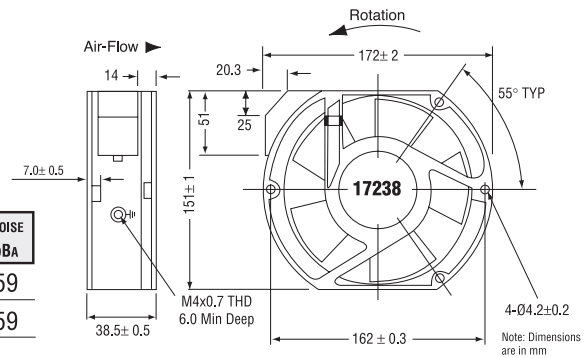

SERIES AC16062

| MODEL No. | RATED VOLTAGE (AC) | RATED POWER (W) | SPEED RPM | CFM | NOISE dBA |
|--------------|--------------------|-----------------|-----------|-----|-----------|
| ST16062115BH | 115 | 60 | 3400 | 315 | 54 |
| ST16062220BH | 220 | 60 | 3400 | 315 | 54 |

SERIES AC17238

| MODEL No. | RATED VOLTAGE (AC) | RATED POWER (W) | SPEED RPM | CFM | NOISE dBA |
|-----------|--------------------|-----------------|-----------|-----|-----------|
| A17238V1H | 115 | 32 | 3350 | 235 | 59 |
| A17238V2H | 220 | 32 | 3350 | 235 | 59 |

SERIES AC17051

| MODEL No. | RATED VOLTAGE (AC) | AMPS | RATED POWER (W) | SPEED RPM | CFM | NOISE dBA |
|--------------|--------------------|------|-----------------|-----------|-----|-----------|
| YT17051115BM | 115 | .54 | 41 | 2950 | 200 | 55 |
| YT17051115BH | 115 | .23 | 27 | 3200 | 239 | 58 |
| YT17051220BM | 230 | .22 | 36 | 2950 | 200 | 55 |
| YT17051220BH | 230 | .11 | 26 | 3200 | 239 | 58 |