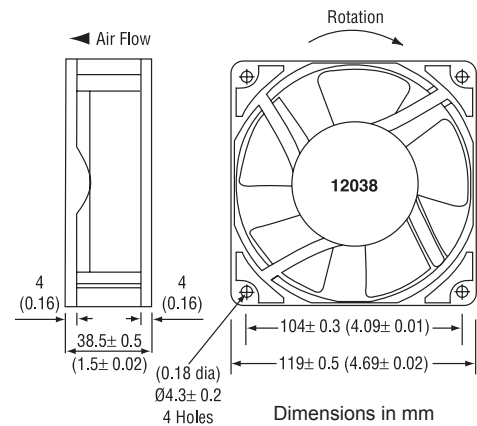

**SERIES AC12025**

MODEL No.	RATED VOLTAGE (AC)	RATED POWER (W)	SPEED RPM	CFM	NOISE dBa
WT12025115BL	115	6	1600	42	25
WT12025115BM	115	10	2300	60	30
WT12025115BH	115	13	2900	81	37
WT12025220BL	220	6	1600	42	25
WT12025220BM	220	10	2300	60	30
WT12025220BH	220	13	2900	81	37

**SERIES AC12038**

MODEL No.	RATED VOLTAGE (AC)	AMPS	RATED POWER (W)	SPEED RPM	CFM	NOISE dBa
YT12038115BL	115	.06	17	1300	57	35
YT12038115BM	115	.15	17	2900	81	39
YT12038115BH	115	.16	14	3000	105	48
YT12038115BS	115	.09	16	3100	115	50
YT12038220BL	230	.06	10.5	1300	62	35
YT12038220BM	230	.07	13	2900	81	39
YT12038220BH	230	.09	16	3000	105	48
YT12038220BS	230	.09	16	3100	115	50

**SERIES AC12738**

MODEL No.	RATED VOLTAGE (AC)	RATED POWER (W)	SPEED RPM	CFM	NOISE dBa
WT12738115BL	115	7	1400	74	28
WT12738115BM	115	10	2200	95	37
WT12738115BH	115	22	3100	130	48
WT12738220BL	220	7	1400	74	28
WT12738220BM	220	10	2200	95	37
WT12738220BH	220	21	3100	130	48