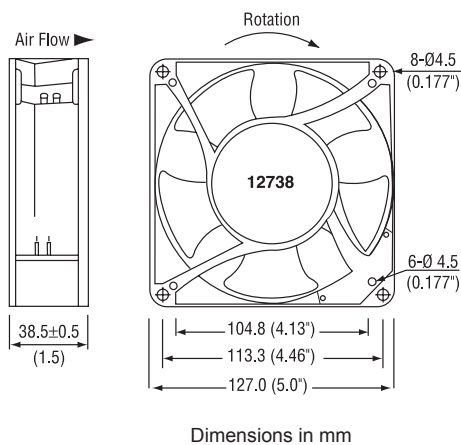

**SERIES AC12025**

MODEL No.	RATED VOLTAGE (AC)	RATED POWER (W)	SPEED RPM	CFM	NOISE dBa
WT12025115BL	115	6	1600	42	25
WT12025115BM	115	10	2300	60	30
WT12025115BH	115	13	2900	81	37
WT12025220BL	220	6	1600	42	25
WT12025220BM	220	10	2300	60	30
WT12025220BH	220	13	2900	81	37

**SERIES AC12038**

MODEL No.	RATED VOLTAGE (AC)	AMPS	RATED POWER (W)	SPEED RPM	CFM	NOISE dBa
YT12038115BL	115	.06	17	1300	57	35
YT12038115BM	115	.15	17	2900	81	39
YT12038115BH	115	.16	14	3000	105	48
YT12038115BS	115	.09	16	3100	115	50
YT12038220BL	230	.06	10.5	1300	62	35
YT12038220BM	230	.07	13	2900	81	39
YT12038220BH	230	.09	16	3000	105	48
YT12038220BS	230	.09	16	3100	115	50

**SERIES AC12738**

MODEL No.	RATED VOLTAGE (AC)	RATED POWER (W)	SPEED RPM	CFM	NOISE dBa
WT12738115BL	115	7	1400	74	28
WT12738115BM	115	10	2200	95	37
WT12738115BH	115	22	3100	130	48
WT12738220BL	220	7	1400	74	28
WT12738220BM	220	10	2200	95	37
WT12738220BH	220	21	3100	130	48